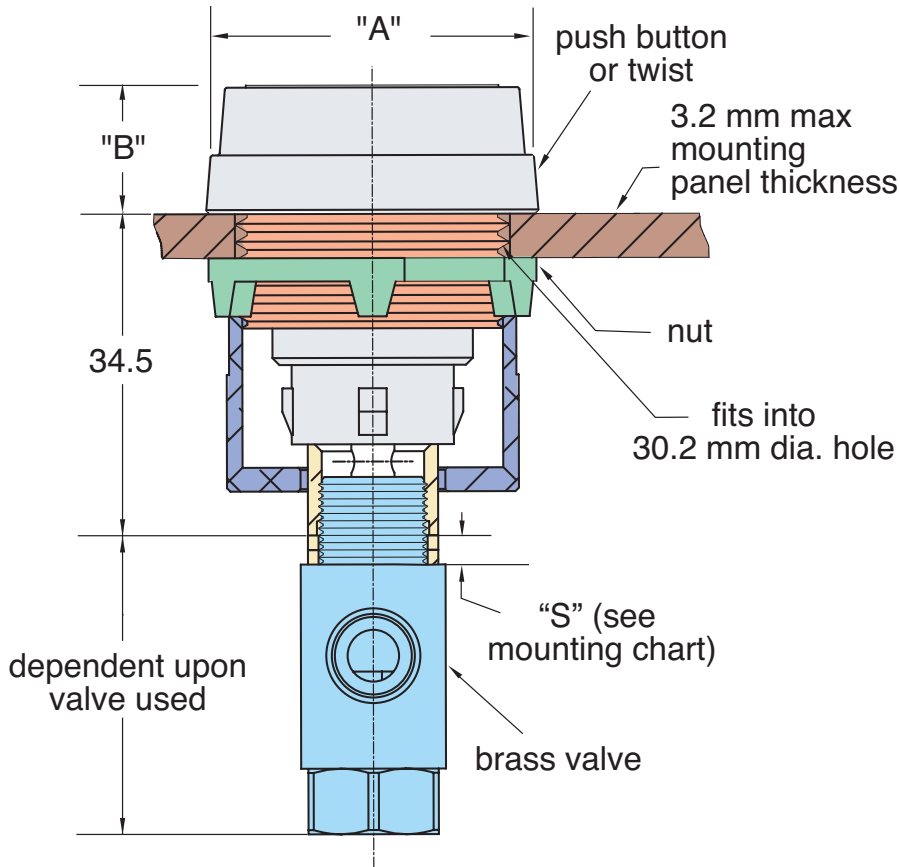

Size 30 mm Actuators

Part No.	Description
M-PB-30	Aluminium Adapter

M-PB-30 Aluminium Adapter		
Actuator	„A“	„B“
PL-P2F-	36.6	14.7
PL-P2E-	36.6	22.4
PL-P2M-	39.6	26.7
PL-L3M-	39.6	26.7
PL-P4K-	36.6	35.6
PL-L4M-	40.1	33.0
PL-T2T-	36.6	27.2
PL-T3T-	36.6	27.2
PL-T3K-	36.6	30.5
PL-K3K-	36.6	30.5

Automatic Push/Turn Mushroom

Part No.	Description
PL-L3M-R	Red
PL-L3M-G	Green
PL-L3M-B	Black

Manual push “In”.
Latches “In”.
Turn clockwise to unlatch.
Spring return.